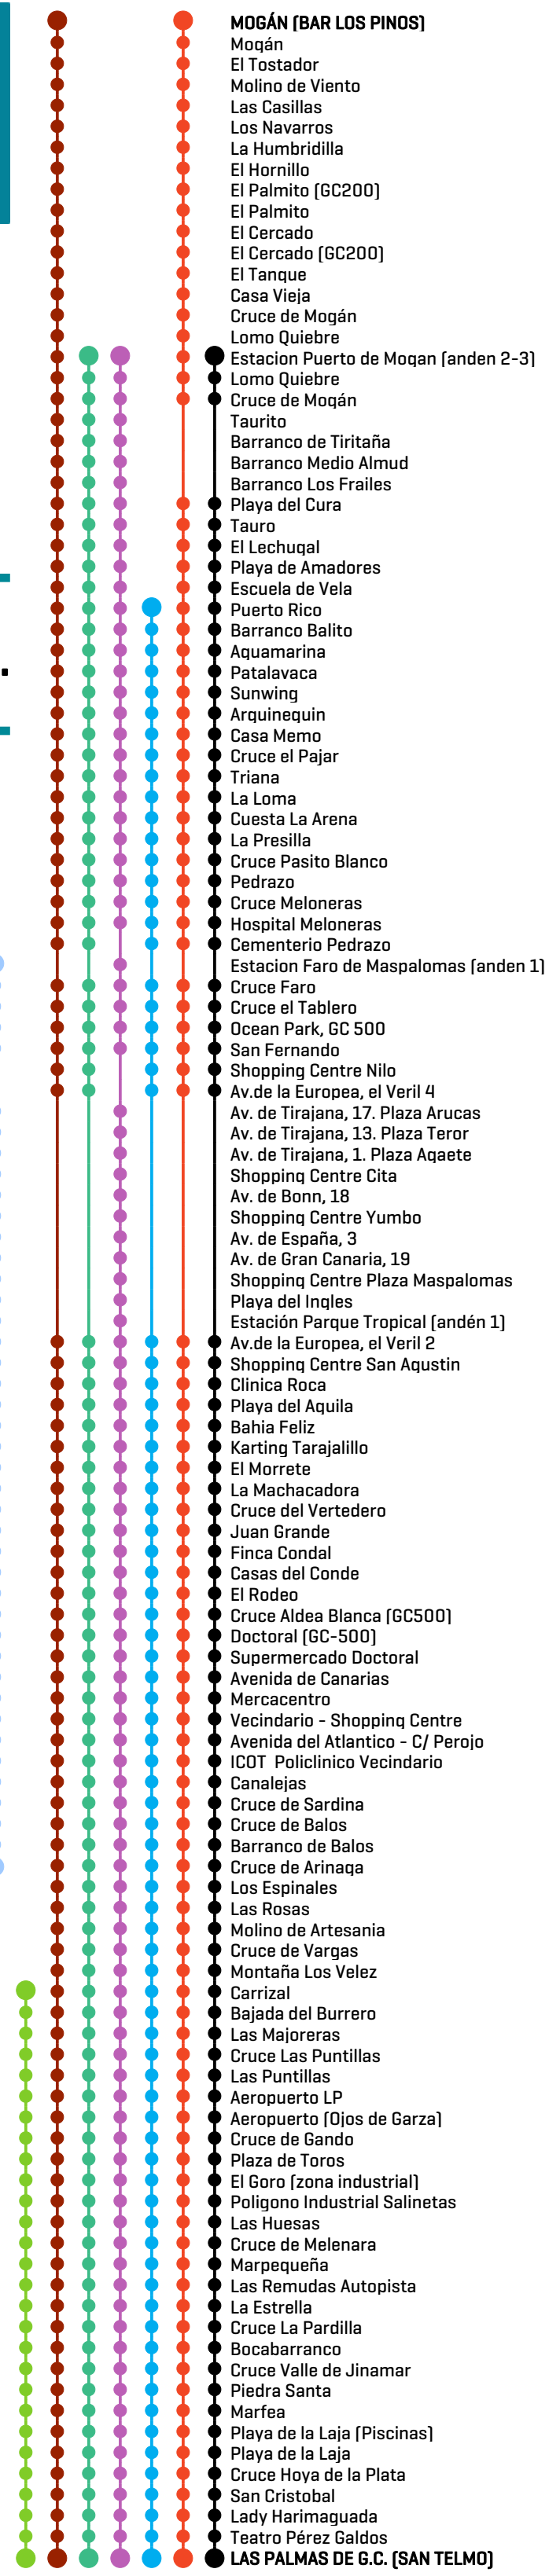

LUNES A VIERNES (NO ESCOLAR)

FROM MONDAY TO FRIDAY - SCHOOL HOLIDAYS

00:40
01:40
02:40
05:25 05:30
06:10 06:25
07:10 07:30 07:30
08:10 08:30 08:50
09:10 09:30 09:50
10:10 10:30 10:50
11:10 11:30 11:50
12:10 12:30 12:50
13:10 13:30 13:50
14:10 14:30 14:50
15:10 15:25 15:30
15:50 15:50
16:10 16:30 16:50
17:10 17:30 17:50
18:10 18:30 18:50
19:10 19:40
20:10 20:40
21:00 21:20 21:30
22:00 22:40
23:00 23:30 23:40

SÁBADO (LABORABLE)

SATURDAYS - LABOR DAYS

00:40
01:40
02:40
05:30
06:10
07:00 07:30
08:00 08:30
09:00 09:30
10:10 10:40
11:10 11:40
12:10 12:40
13:10 13:40
14:10 14:40
15:10 15:40
16:10 16:40
17:10 17:40
18:10 18:40
19:00 19:40
20:25 20:40
21:20
22:00 22:40
23:40

DOMINGOS Y FESTIVOS

SUNDAYS AND BANK HOLIDAYS

00:40
01:40
02:40
05:30
06:10
07:00 07:30
08:00 08:30
09:00 09:30
10:10 10:40
11:10 11:40
12:10 12:40
13:10 13:40
14:10 14:40
15:10 15:40
16:10 16:40
17:10 17:40
18:10 18:40
19:00 19:40
20:40
21:20
22:00 22:40
23:40

Desde Mogán.Por Puerto de Mogán.

Desde Puerto Rico.

Por Faro de Maspalomas - Playa del Inglés.

Desde Puerto de Mogán.Por Taurito.

Desde Mogán.Por Puerto de Mogán - Taurito.

Desde Carrizal.

Desde Faro de Maspalomas.Hasta Cruce de Arinaga.Por Playa del Inglés.

Desde Faro de Maspalomas.Hasta Cruce de Arinaga.

MOGÁN (BAR LOS PINOS)

- Mogán
- El Tostador
- Molino de Viento
- Las Casillas
- Los Navarros
- La Humbridilla
- El Hornillo
- El Palmito [GC200]
- El Palmito
- El Cercado
- El Cercado [GC200]
- El Tanque
- Casa Vieja
- Cruce de Mogán
- Lomo Quiebre
- Estacion Puerto de Mogán (andén 2-3)
- Lomo Quiebre
- Cruce de Mogán
- Taurito
- Barranco de Tirtaña
- Barranco Medio Almud
- Barranco Los Frailes
- Playa del Cura
- Tauro
- El Lechuqal
- Playa de Amadores
- Escuela de Vela
- Puerto Rico
- Barranco Balito
- Aquamarina
- Patalavaca
- Sunwing
- Arquinequin
- Casa Memo
- Cruce el Pajar
- Triana
- La Loma
- Cuesta La Arena
- La Presilla
- Cruce Pasito Blanco
- Pedrazo
- Cruce Meloneras
- Hospital Meloneras
- Cementerio Pedrazo
- Estacion Faro de Maspalomas (andén 1)
- Cruce Faro
- Cruce el Tablero
- Ocean Park, GC 500
- San Fernando
- Shopping Centre Nilo
- Av.de la Europea, el Veril 4
- Av. de Tirajana, 17. Plaza Arucas
- Av. de Tirajana, 13. Plaza Teror
- Av. de Tirajana, 1. Plaza Aqaete
- Shopping Centre Cita
- Av. de Bonn, 18
- Shopping Centre Yumbo
- Av. de España, 3
- Av. de Gran Canaria, 19
- Shopping Centre Plaza Maspalomas
- Playa del Inglés
- Estación Parque Tropical (andén 1)
- Av.de la Europea, el Veril 2
- Shopping Centre San Agustín
- Clínica Roca
- Playa del Águila
- Bahía Feliz
- Karting Tarajalillo
- El Morrete
- La Machacadora
- Cruce del Vertedero
- Juan Grande
- Finca Condal
- Casas del Conde
- El Rodeo
- Cruce Aldea Blanca [GC500]
- Doctoral [GC-500]
- Supermercado Doctoral
- Avenida de Canarias
- Mercacentro
- Vecindario - Shopping Centre
- Avenida del Atlántico - C/ Perojo
- ICOT Policlínico Vecindario
- Canalejas
- Cruce de Sardina
- Cruce de Balos
- Barranco de Balos
- Cruce de Arinaga
- Los Espinales
- Las Rosas
- Molino de Artesanía
- Cruce de Vargas
- Montaña Los Velez
- Carrizal
- Bajada del Burrero
- Las Majoreiras
- Cruce Las Puntillas
- Las Puntillas
- Aeropuerto LP
- Aeropuerto [Ojos de Garza]
- Cruce de Gando
- Plaza de Toros
- El Goro [zona industrial]
- Polígono Industrial Salinetas
- Las Huesas
- Cruce de Melenara
- Marpequeña
- Las Remudas Autopista
- La Estrella
- Cruce La Pardilla
- Bocabarranco
- Cruce Valle de Jinamar
- Piedra Santa
- Marfea
- Playa de la Laja [Piscinas]
- Playa de la Laja
- Cruce Hoya de la Plata
- San Cristóbal
- Lady Harimaguada
- Teatro Pérez Galdos
- LAS PALMAS DE G.C. (SAN TELMO)