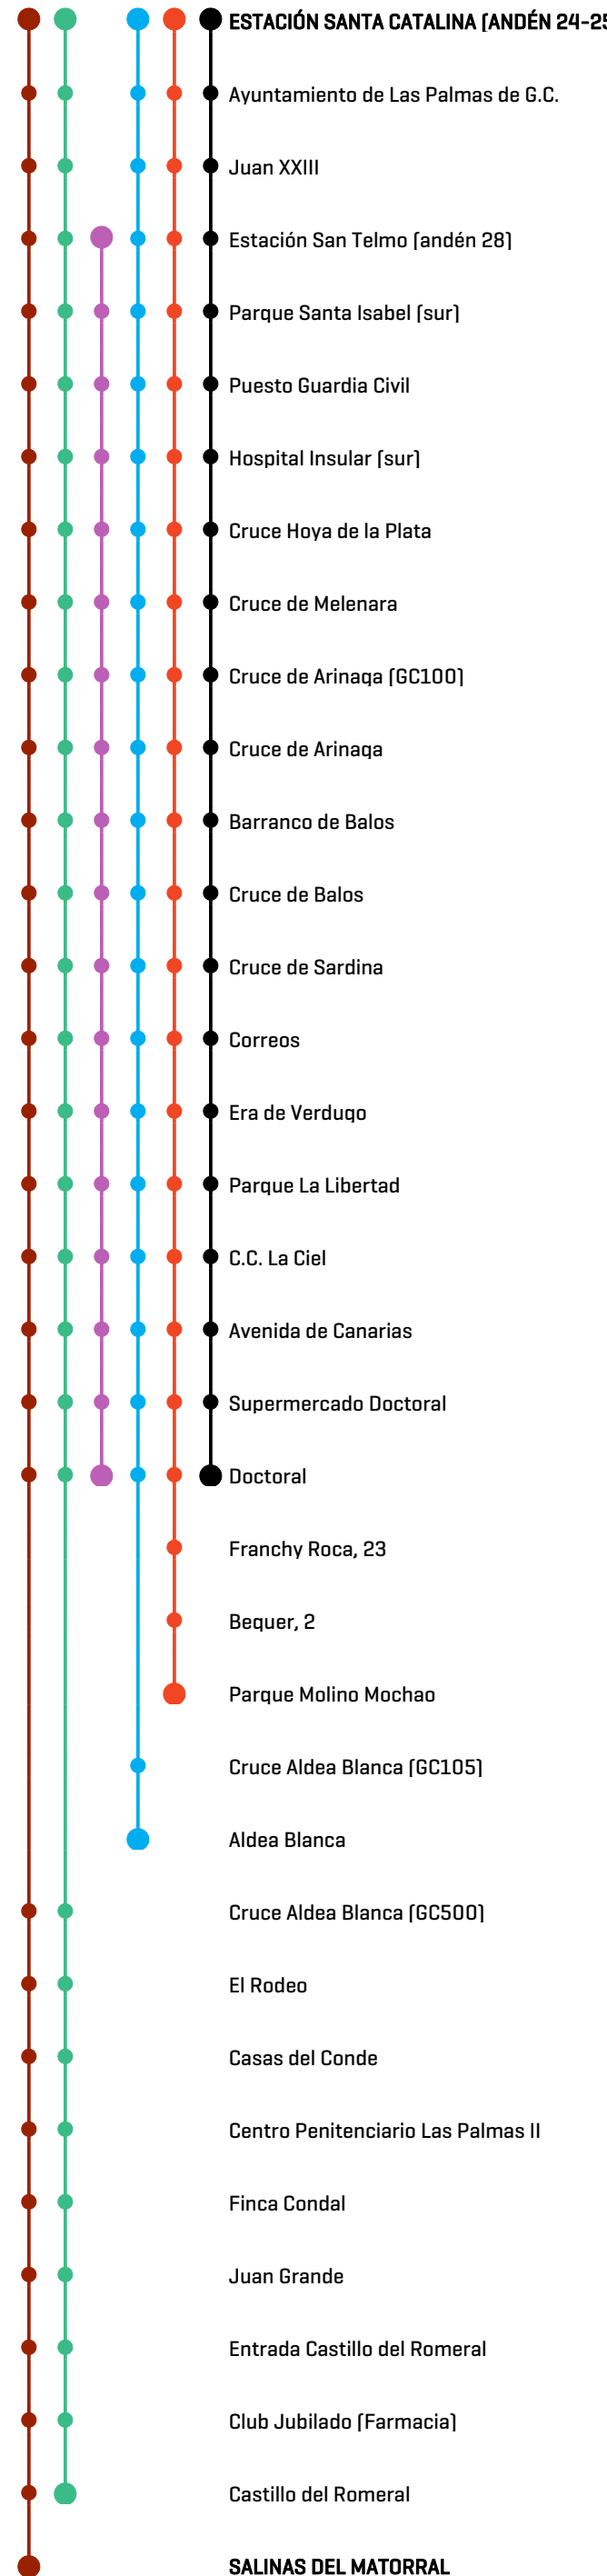

06:30
07:00 07:20 07:40
08:00 08:20 08:40
09:00 09:20 09:40
10:00 10:20 10:40
11:00 11:20 11:40
12:00 12:20 12:40
13:00 13:05 13:20
13:25 13:40 13:45
14:00 14:05 14:20
14:25 14:40 14:45
15:00 15:05 15:20
15:40
16:00 16:05 16:20
16:25 16:40
17:00 17:20 17:40
18:00 18:20 18:40
19:00 19:20 19:40
20:00 20:20 20:25
20:40 20:45
21:00 21:30
22:00 22:30
23:00

LUNES A VIERNES [NO ESCOLAR]

FROM MONDAY TO FRIDAY - SCHOOL HOLIDAYS

06:30
07:00 07:20 07:40
08:00 08:20 08:40
09:00 09:20 09:40
10:00 10:20 10:40
11:00 11:20 11:40
12:00 12:20 12:40
13:00 13:20 13:25
13:40 13:45
14:00 14:05 14:20
14:25 14:40
15:00 15:20 15:40
16:00 16:20 16:40
17:00 17:20 17:40
18:00 18:20 18:40
19:00 19:20 19:40
20:00 20:20 20:40
21:00 21:30
22:00 22:30
23:00

SÁBADO [LABORABLE]

SATURDAYS - LABOR DAYS

08:00 08:30
09:00
10:00
11:00 11:30
12:00
13:00 13:30
14:00 14:30
15:00 15:30
16:00 16:30
17:00 17:30
18:00 18:30
19:00 19:30
20:00 20:30
21:00 21:30
22:00
23:00

DOMINGOS Y FESTIVOS

SUNDAYS AND BANK HOLIDAYS

08:00
09:00
10:00
11:00
12:00
13:00
14:00
15:00
16:00
17:00
18:00
19:00
20:00
21:00
22:00
23:00

- Hasta Sardinia del Sur. Por Vecindario. Semidirecto.
- Hasta Aldea Blanca. Por Vecindario. Semidirecto.
- Desde L. Palmas de GC San Telmo. Semidirecto.
- Hasta Castillo del Romeral. Por Vecindario. Semidirecto.
- Desde L. Palmas GC Sta. Catalina. Hasta Salinas del Matorral. Por Vecindario - Castillo del Romeral. Semidirecto.